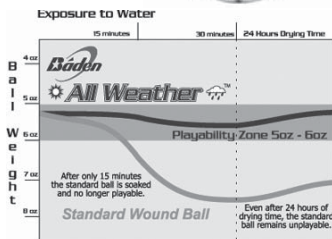

Featuring Exclusive CoreGuard™ Moisture Protection Technology

With CoreGuard™ the Baden PR-0 remains playable when exposed to water. After 24 hours of drying time it returns to its original weight. No more water-logged baseballs and wasted budgets.

PR-0 $32⁹⁵

** Special Team/League Price.